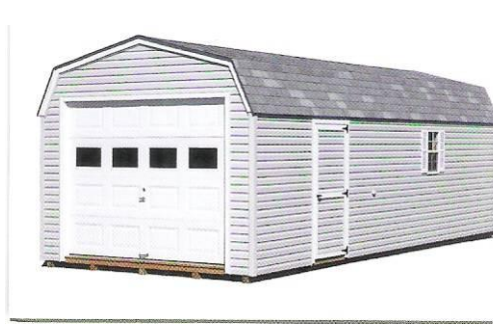

BACKYARD SHEDS & GAZEBOS INC.

OUR BASIC SINGLE GARAGE 2012

DURA-TEMP, SMARTSIDE & VINYL SIDING 10' AND 12' WIDE

GARAGE PACKAGES INCLUDE:

5 PRESSURE TREATED 4X4 RUNNERS, PRESSURE TREATED 2X4 FLOOR JOIST 12" ON CENTER,
 5/8" PLYWOOD FLOOR, FRAMING 2X4'S 16" ON CENTER, 30 YEAR ARCH. SHINGLE, DBL. SILL PLATE,
 ROOF TRUSSES 2X4'S 16" ON CENTER, SHEATHING 1/2" CDX PLYWOOD OR 1/2" OSB, 5/12 ROOF PITCH,
 36" ENTRY DOOR, 2 SLIDER WINDOWS (18X36" ON WOOD, 18X27" W/ SHUTTERS ON VINYL), 2 GABLE VENTS
 7' SIDE WALL ON COTTAGE STYLE, 6' SIDE WALL ON TALLBARN STYLE
 10' WIDE MODELS COME WITH 8' X 6'6" RAISED PANEL STEEL OVERHEAD DOOR
 12" WIDE MODELS COME WITH 9' X 7' RAISED PANEL STEEL OVERHEAD
 GLASS PANEL IN OVERHEAD DOOR ADD \$ 75.00

SIZE	DURATEMP OR SMARTSIDE		VINYL SIDING	
	COTTAGE OR TALLBARN		COTTAGE	TALLBARN
10 X 16	\$ 3250.		\$3650.	\$3750.
10 X 18	3495.		3925.	4050.
10 X 20	3695.		4165.	4295.
12 X 16	3695.		4125.	4245.
12 X 18	3995.		4395.	4595.
12 X 20	4150.		4695.	4865.
12 X 22	4495.		5025.	5150.
12 X 24	4825.		5350.	5450.
12 X 26	5250.		5725.	5795.
12 X 28	5595.		6095.	6145.
12 X 30	5850.		6450.	6500.

OPTIONS:

OVERHEAD DOOR COLORS: WHITE, ALMOND, DARK BROWN, SANDSTONE, WITH GLASS PANEL ADD \$75.
 LOFTS: \$ 2.50 PER SQ. FT. PLYWOOD SHEATHING ON VINYL SHEDS ADD 2%
 SHUTTERS PER WINDOW: LOUVER \$30, Z WOOD \$40, RAISED PANEL (36" LONG ONLY) \$40. EXTRA WINDOWS:
 24"X27 W/ SHUTTERS \$75. 18X36 W/ TRIM \$60. 8" RAMP P.T. WOOD \$120.
 UPGRADE SINGLE DOOR TO STEEL: \$ 60. UPGRADE SINGLE DOOR TO DOUBLE: WOOD \$85. VINYL \$110.